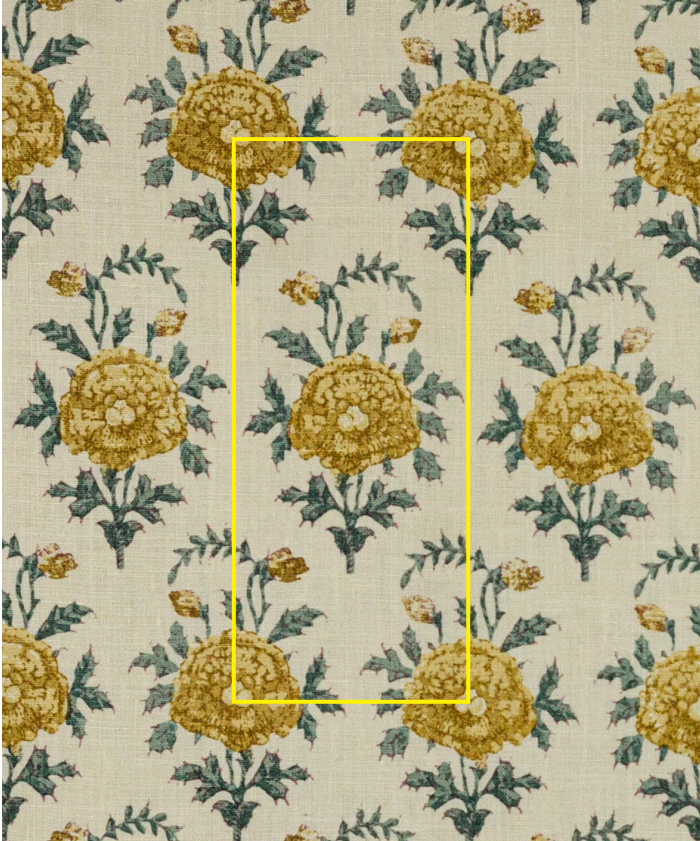

n a m a y s a m a y

Noor Sandalwood | NOOR-02-C

Design	Noor
Colour	Sandalwood
Code	NOOR-02-C
Composition	100% Linen
Width	136cm (114cm) / 53.5in (45in)
Repeat	8cm (h) 19cm (v) 3in (h) 7.5in (v)
Weight	286g/sqm
Notes

Noor Sandalwood | NOOR-02-C

www.namaysamay.com